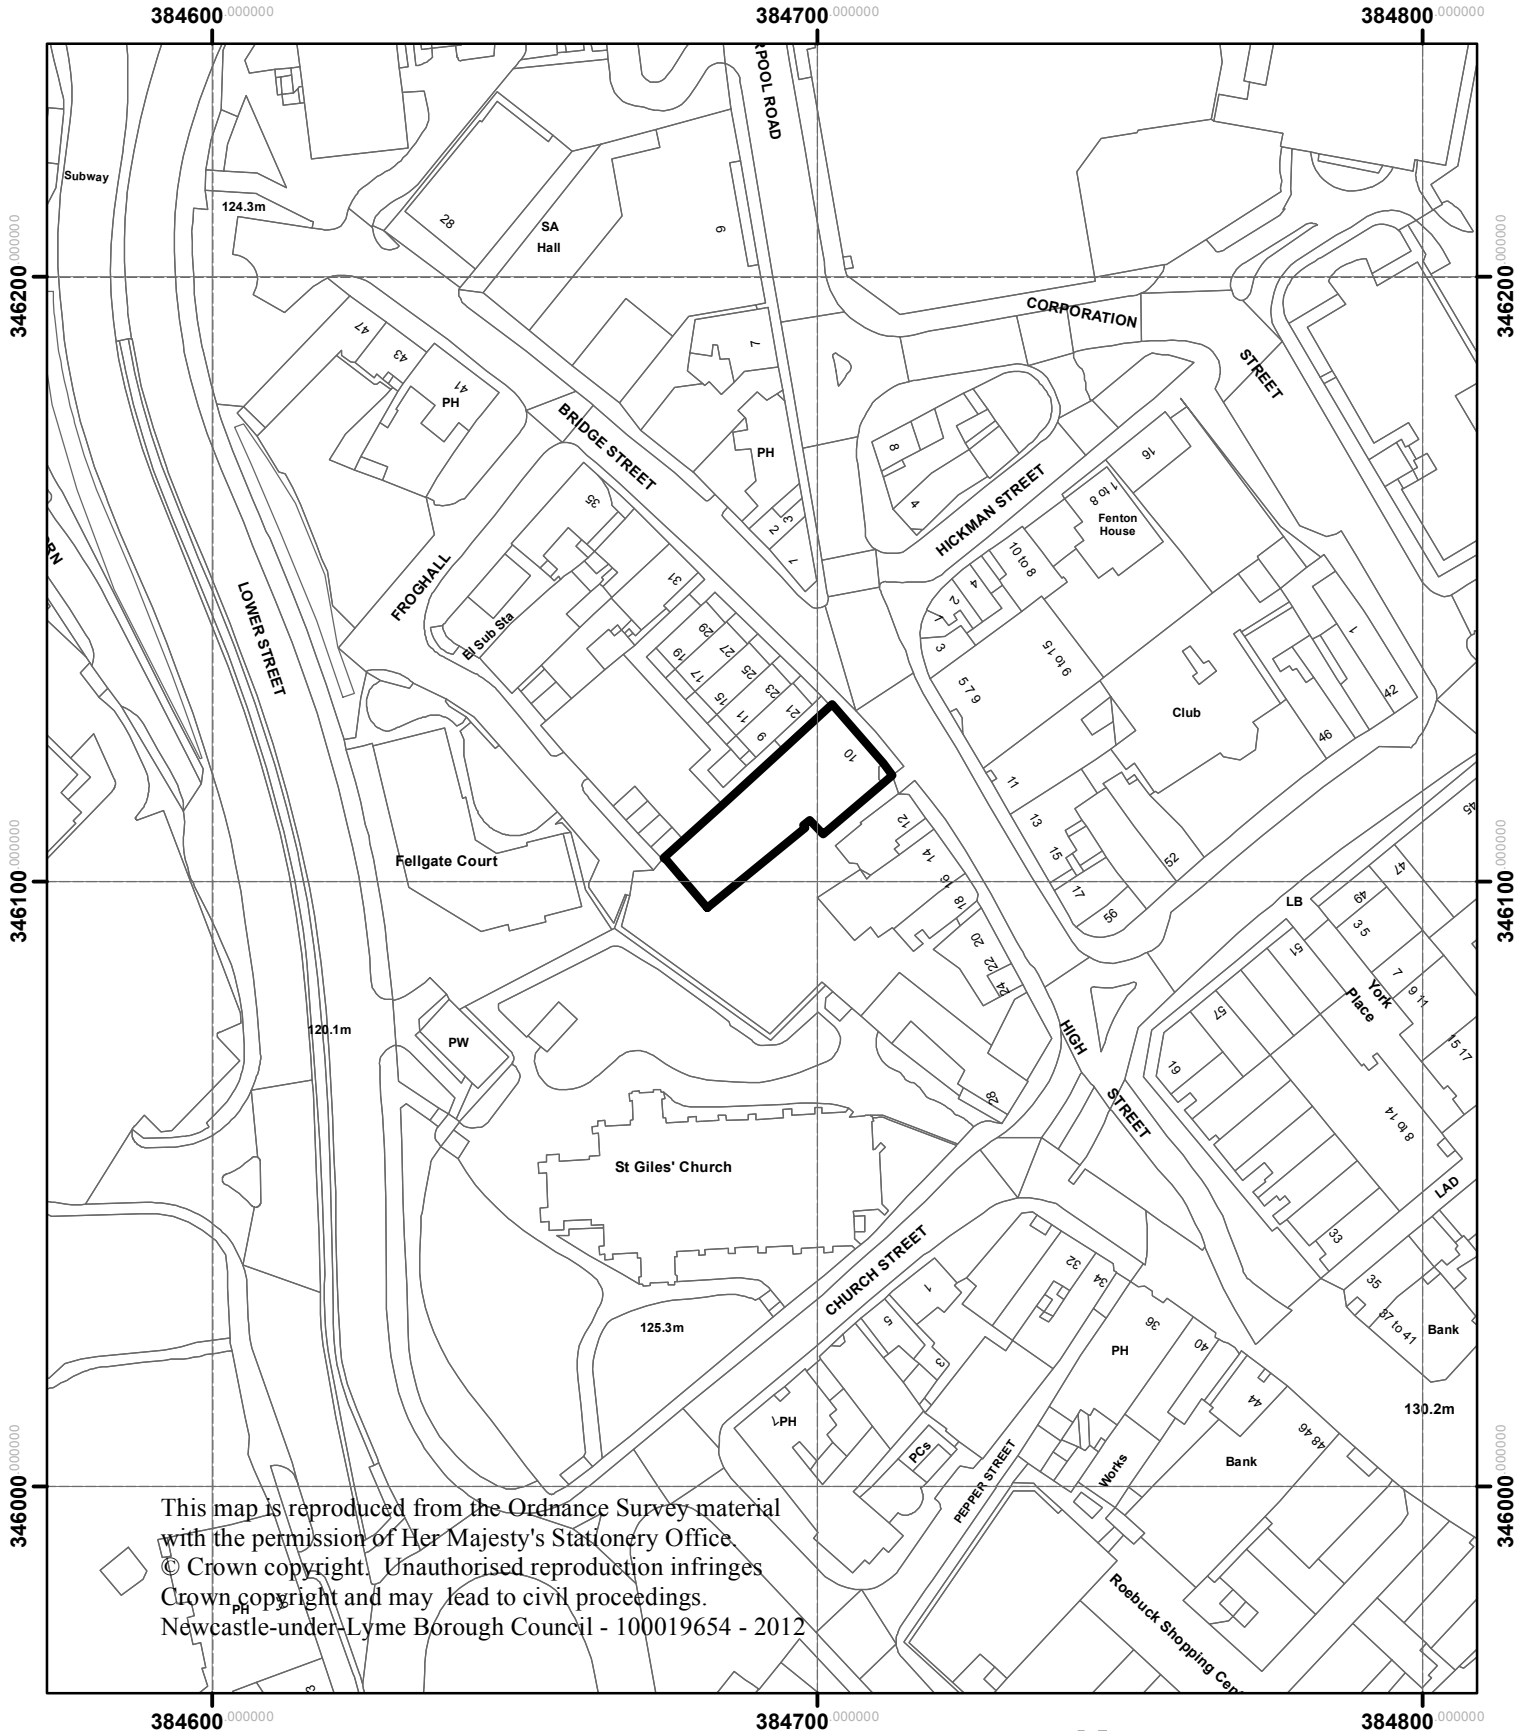

# 12/40/CON Former Poundstrecher, High Street, Newcastle

This map is reproduced from the Ordnance Survey material with the permission of Her Majesty's Stationery Office. © Crown copyright. Unauthorised reproduction infringes Crown copyright and may lead to civil proceedings. Newcastle-under-Lyme Borough Council - 100019654 - 2012